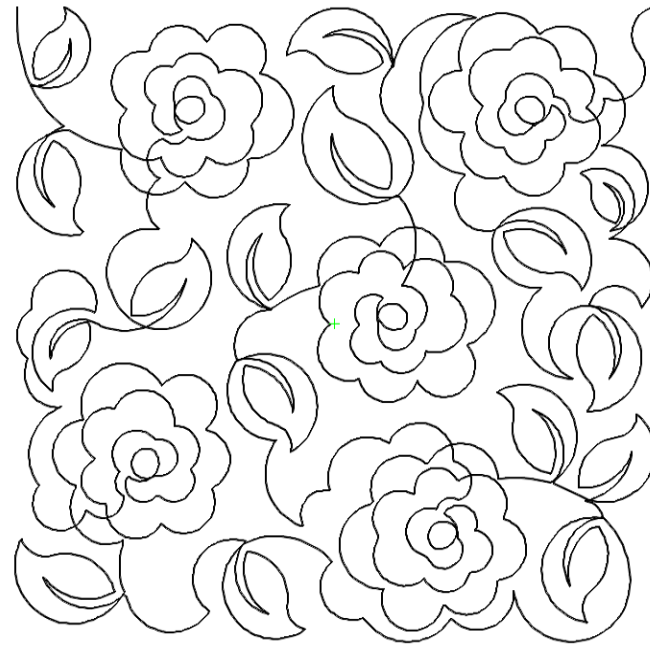

Pattern: Just for Fun b2b
Catalog: 1 A2 Floral

Pattern: Maggies Roses
Catalog: 1 A2 Floral

This pattern is copyrighted by Designs By Deb Debra D. Geissler
www.designsbydeb.biz