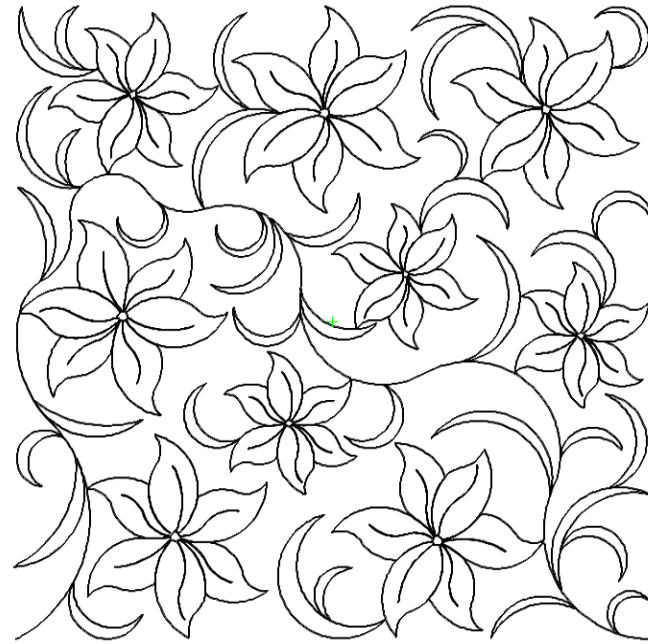

Pattern: star flower 5 bdr 3
Catalog: 1 A2 Floral

Pattern: star flower e2e
Catalog: 1 A2 Floral

Designer - Nancy Haacke All rights reserved - copyright 2012
Wasatch Quilting digitizedquiltingpatterns.com