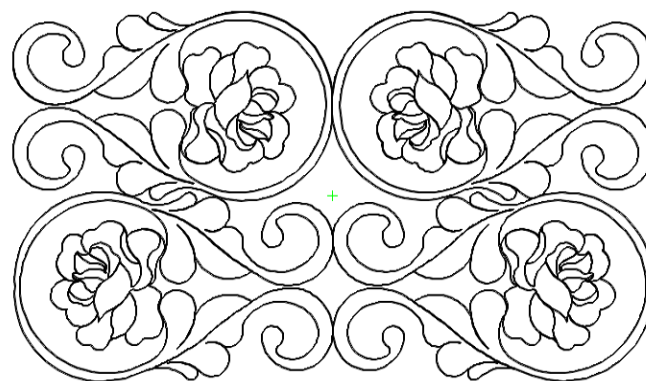

Pattern: annabelle-e2e  
Catalog: 1 A2 Floral

Pattern: Asian Gardens B2B  
Catalog: 1 A2 Floral

DESIGNED AND DIGITIZED BY CHRISTY DILLON COPYRIGHTED  
BY CHRISTY DILLON FOR WWW.MYCREATIVESTITCHES.NET  
1686 SHENANDOAH RIVER LANE, BOYCE VA E-MAIL:  
CHRISTY@MYCREATIVESTITCHES.NET  
THANK YOU AND ENJOY!

Pattern: Asian Lilies B2B  
Catalog: 1 A2 Floral

Pattern: Asian Vines B2B  
Catalog: 1 A2 Floral

THIS PATTERN IS COPYRIGHTED BY BZ LEARNING DESIGNED  
BY ANNE BRIGHT, WEB ADDRESS IS: [WWW.ANNEBRIGHT.COM](http://WWW.ANNEBRIGHT.COM)  
PHONE #: 801-580-2990

Pattern: Bouquet  
Catalog: 1 A2 Floral

Pattern: Carmens Roses 1  
Catalog: 1 A2 Floral

Designed and digitized by Donna Kleinke exclusively for One  
Song Needle Arts Copyrighted by Donna Kleinke - 2008 One  
Song Needle Arts 1339 Pierce Ave., Marinette, WI  
Web Site: [www.onesongneedlearts.com](http://www.onesongneedlearts.com)  
E-mail: [onesongneedlearts@yahoo.com](mailto:onesongneedlearts@yahoo.com)  
Thank you and enjoy!