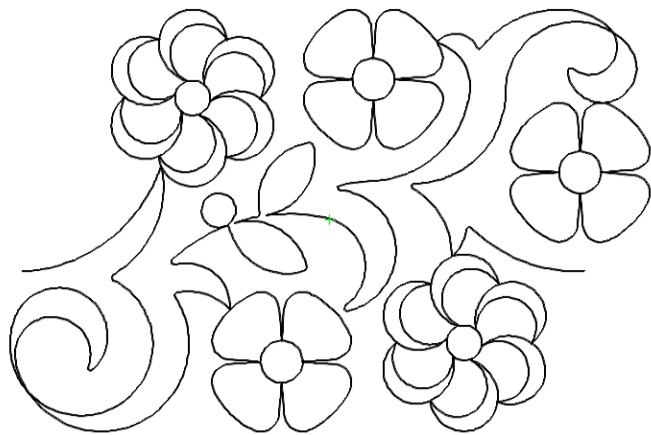

Pattern: marguerite-e2e-simple-flowers
Catalog: 1 A FLORAL

Pattern: my-garden-e2e-2
Catalog: 1 A FLORAL

DESIGNED AND DIGITIZED BY CHRISTY DILLON COPYRIGHTED
BY CHRISTY DILLON FOR WWW.MYCREATIVESTITCHES.NET
1686 SHENANDOAH RIVER LANE, BOYCE VA E-MAIL:
CHRISTY@MYCREATIVESTITCHES.NET
THANK YOU AND ENJOY!