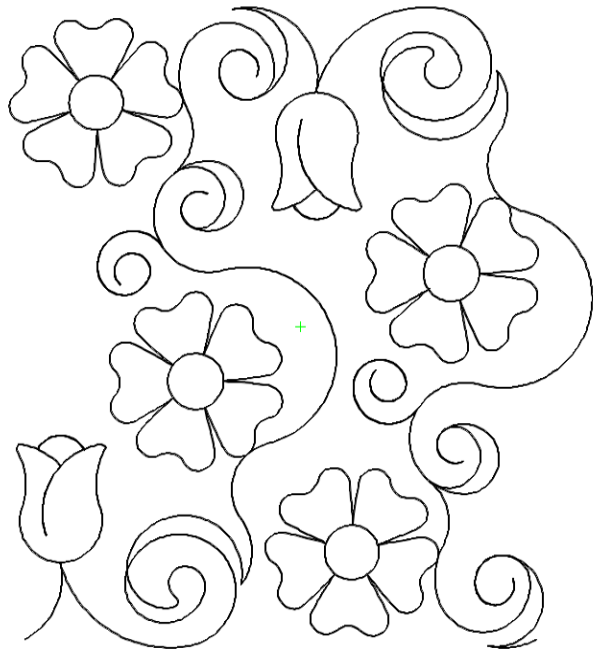

DESIGNED AND DIGITIZED BY CHRISTY DILLON COPYRIGHTED
BY CHRISTY DILLON FOR WWW.MYCREATIVESTITCHES.NET
1686 SHENANDOAH RIVER LANE, BOYCE VA E-MAIL:
CHRISTY@MYCREATIVESTITCHES.NET
THANK YOU AND ENJOY!