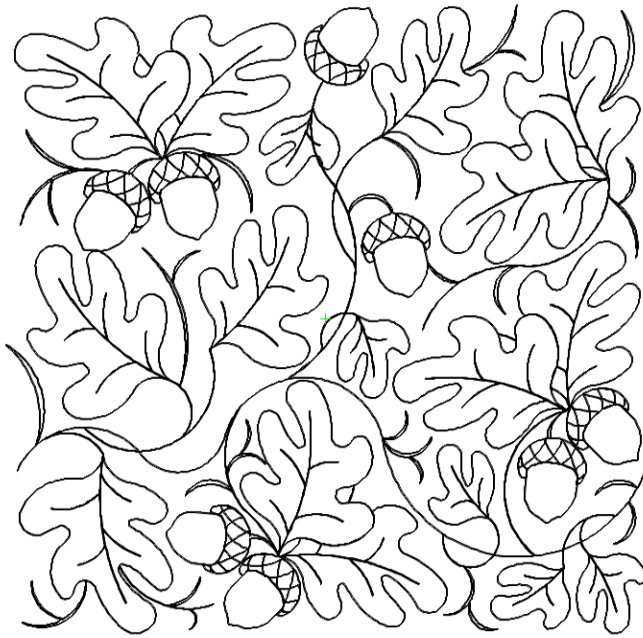

Pattern: oak leaves and acorns e2e
Catalog: 1 A LEAVES

THIS PATTERN DIGITIZED BY NANCY HAACKE WASATCH
QUILTING NHAACKE@COMCAST.NET