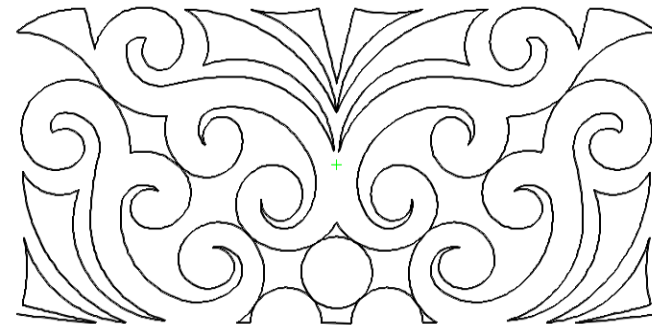

Pattern: joyful-border
Catalog: 1 ART DECO

DESIGNED AND DIGITIZED BY CHRISTY DILLON COPYRIGHTED
BY CHRISTY DILLON FOR WWW.MYCREATIVESTITCHES.NET
1686 SHENANDOAH RIVER LANE, BOYCE VA E-MAIL:
CHRISTY@MYCREATIVESTITCHES.NET
THANK YOU AND ENJOY!