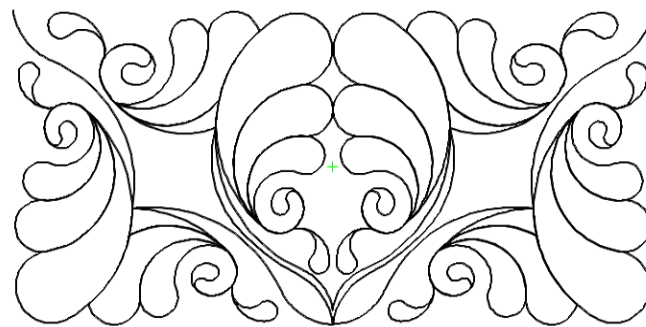

Pattern: 4005-Keep-Fth-Pnt-3
Catalog: 1 ART DECO

Designed and digitized by Donna Kleinke exclusively for One
Song Needle Arts, LLC Copyrighted by Donna Kleinke - 2011
One Song Needle Arts, LLC 701 Rhode Island Street, Sturgeon
Bay, WI Web Site: www.onesongneedlearts.com
E-mail: onesongneedlearts@yahoo.com
Thank you and enjoy!