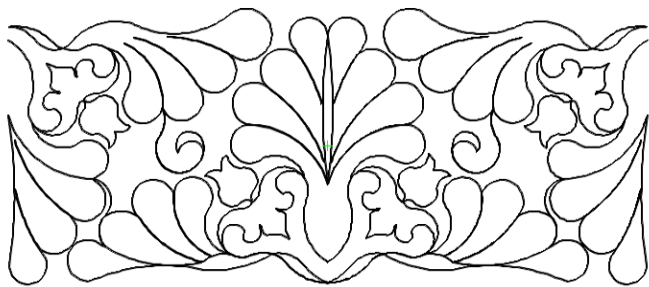

Pattern: Michaels Gift
Catalog: 1 ART DECO

Designed and digitized by Donna Kleinke exclusively for One
Song Needle Arts Copyrighted by Donna Kleinke - 2008 One
Song Needle Arts 1339 Pierce Ave., Marinette, WI
Web Site: www.onesongneedlearts.com
E-mail: onesongneedlearts@yahoo.com
Thank you and enjoy!