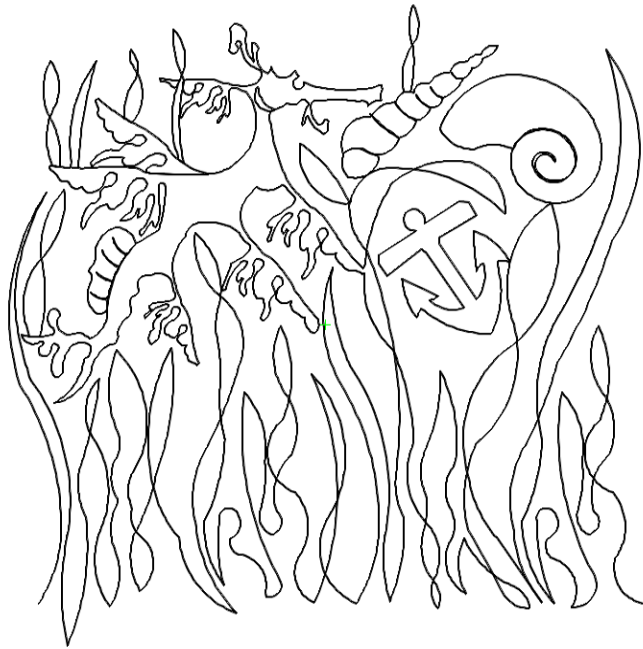

Pattern: clouds and seagulls pano
Catalog: 1 Nautical

Pattern: Nautical
Catalog: 1 Nautical

This pattern is copyrighted by Kimberlee Diamond Sweet Dreams
Quilt Studio, Columbia Missouri Web address is:
www.sweetdreamsqiltstudio.com
Phone #: 573-446-0421

Pattern: Nautilus
Catalog: 1 Nautical

Pattern: Pirate Ship
Catalog: 1 Nautical

Pattern: rhapsody-e2e-sail-away
Catalog: 1 Nautical

DESIGNED AND DIGITIZED BY CHRISTY DILLON COPYRIGHTED
BY CHRISTY DILLON FOR WWW.MYCREATIVESTITCHES.NET
1686 SHENANDOAH RIVER LANE, BOYCE VA E-MAIL:
CHRISTY@MYCREATIVESTITCHES.NET
THANK YOU AND ENJOY!

Pattern: sea dragon pano 2
Catalog: 1 Nautical

This pattern is copyrighted by Kimberlee Diamond Sweet Dreams
Quilt Studio, Columbia Missouri Web address is:
www.sweetdreamsqiltstudio.com
Phone #: 573-446-0421