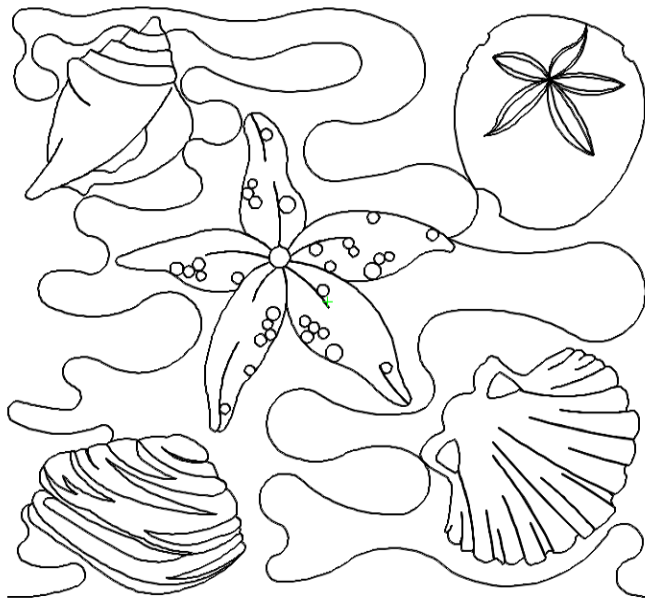

Pattern: Sea shell E2E
Catalog: 1 Nautical