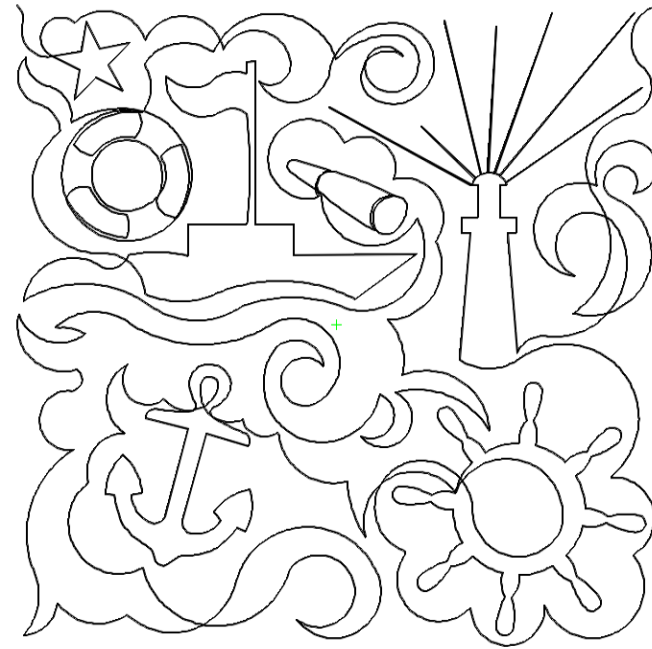

Pattern: Anchors Away
Catalog: 1 Nautical

Apricot Moon Designs (c) 2013 Height Range: 6 to 12"

Pattern: Cape Coral B2B
Catalog: 1 Nautical

THIS PATTERN IS COPYRIGHTED BY BZ LEARNING DESIGNED
BY ANNE BRIGHT, WEB ADDRESS IS:
WWW.ANEBRIGHTDESIGNS.COM
PHONE #: 801-580-2990

Pattern: clouds and seagulls pano
Catalog: 1 Nautical

Pattern: Nautical
Catalog: 1 Nautical

This pattern is copyrighted by Kimberlee Diamond Sweet Dreams
Quilt Studio, Columbia Missouri Web address is:
www.sweetdreamsqiltstudio.com
Phone #: 573-446-0421